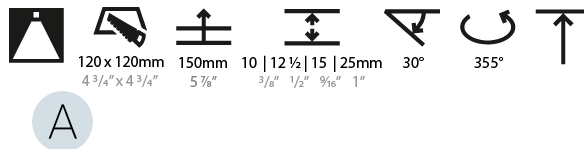

ELECTRICAL

Lamp Type: LED (Zhaga Standard)
Input Wattage (W): 16.5
Total Output Wattage (W): 14.7
Dimming: Dali Dimming
Driver Included: No
Driver Location: Recessed Housing
Driver Type: Constant Current - 120Vac
Driver Class: Class 2
Housing: See Components
Input Voltage (V): 120
Constant Current (MA): 350

LED

Number of LEDs: 1
Max. Delivered Lumen (lm): 770
Nominal Lumen (lm): 1140
CRI: >90 CRI
Lamp Life (hrs): 50000
Upon Request: RGB-W Tunable White Special Color Temperature Special LED

OPTICAL

Reflector*: 20 / 40 / 60
Adjustability: Rotational 355°; Tilt 30°
Upon Request: Special Beam Angles

RATINGS AND CERTIFICATIONS

For international specifications by adding 'INT' at the end of the existing Model #. For assistance on 'custom' specifications, contact zteam@zaneen.com. In a constant effort to supply the best product, we reserve the right to change specifications or materials without notice. The most recent specification sheets are found at zaneen.com