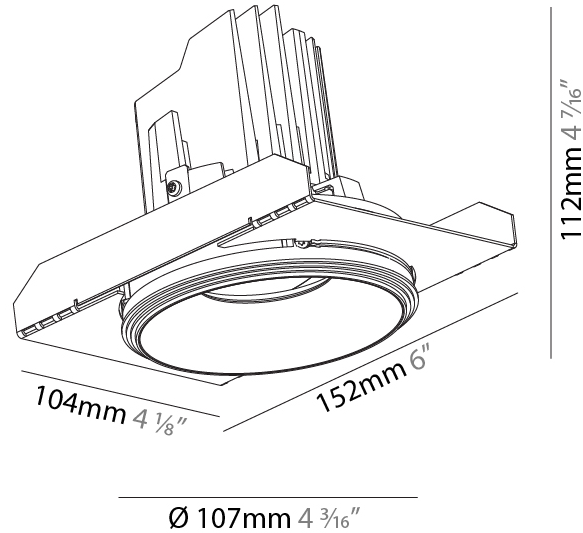

PHYSICAL

Shape: Round
Diameter (mm): 107
Diameter (in): 4 3/16
Height (mm): 112
Height (in): 4 7/16
Ceiling Thickness (mm): 10 / 12.5 / 15 / 25
Ceiling Thickness (in): 3/8 or 1/2 or 9/16 or 1
Min. Recessing Depth (mm): 130
Min. Recessing Depth (in): 5 1/8
Light Distribution: Adjustable / Downlight
Weight (kg): 0.609
Weight (lbs): 1.34
Fixture Finish: SSR / BKV / CWI / CRY / HAB / LAG / UFT / ITA / RUA / RUR / MIC / FTG / MYG / TWT / LOD / PUS / FRO / FUP / KIA / POP / BLS / SPG / MEY / GOH / GUM / CHC / COM / ABZ / JAG / OBR / MOS / ROR
Fixture Material: Aluminum Die Cast
Cut-out Measurements: Ø 111mm / 4 3/8"
Upon Request: Unique Ceiling Thickness

ELECTRICAL

Lamp Type: LED (Zhaga Standard)
Input Wattage (W): 16.5
Total Output Wattage (W): 14.7
Dimming: Dali Dimming
Driver Included: No
Driver Location: Recessed Housing
Driver Type: Constant Current - 120Vac
Driver Class: Class 2
Housing: See Components
Input Voltage (V): 120
Constant Current (MA): 350

LED

Number of LEDs: 1
Max. Delivered Lumen (lm): 770
Nominal Lumen (lm): 1140
CRI: >90 CRI
Lamp Life (hrs): 50000
Upon Request: RGB-W Tunable White Special Color Temperature Special LED

OPTICAL

Reflector: 20 / 40 / 60
Adjustability: Rotational 355°; Tilt 10°
Upon Request: Special Beam Angles

RATINGS AND CERTIFICATIONS

Certified By: Certified for North American Standards
IP rating: IP20

PROJECT
TYPE
SPECIFIER
QUANTITY
DATE

111mm 4 3/16"
130mm 5 1/8"
10 | 12 1/2 | 15 | 25mm 3/16" 1/2" 9/16" 1"
10°
355°