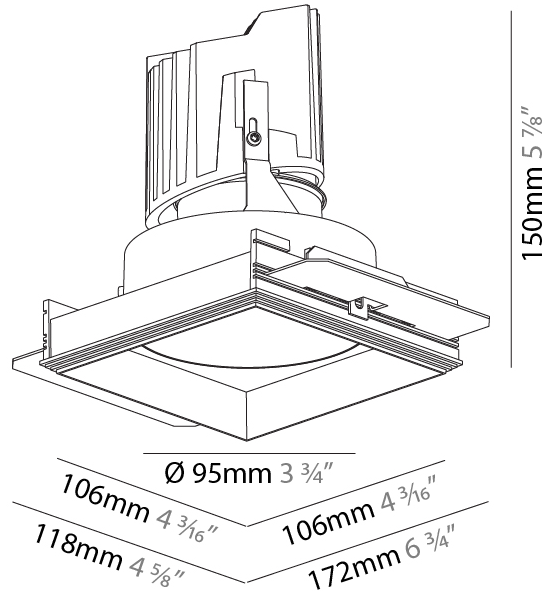

PHYSICAL

Diameter (mm): 95
Diameter (in): 3 3/4
Length (mm): 106
Length (in): 4 3/16
Width (mm): 106
Width (in): 4 3/16
Height (mm): 150
Height (in): 5 7/8
Ceiling Thickness (mm): 10 / 12.5 / 15 / 25
Ceiling Thickness (in): 3/8 or 1/2 or 9/16 or 1
Min. Recessing Depth (mm): 170
Min. Recessing Depth (in): 6 11/16
Light Distribution: Downlight
Weight (kg): 0.688
Weight (lbs): 1.52

Fixture Finish: SSR / BKV / CWI / CRY / HAB / LAG / UFT / ITA / RUA / RUR / MIC / FTG / MYG / TWT / LOD / PUS / FRO / FUP / KIA / POP / BLS / SPG / MEY / GOH / GUM / CHC / COM / ABZ / JAG / OBR / MOS / ROR

Fixture Material: Aluminum Die Cast
Cut-out Measurements: 120mm / 4 3/4" x 120mm / 4 3/4"
Upon Request: Unique Ceiling Thickness

ELECTRICAL

Lamp Type: LED (Zhaga Standard)
Input Wattage (W): 16.5
Total Output Wattage (W): 14.7
Dimming: Dali Dimming
Driver Included: No
Driver Location: Recessed Housing
Driver Type: Constant Current - 120Vac
Driver Class: Class 2
Housing: See Components
Input Voltage (V): 120
Constant Current (MA): 350

LED

Number of LEDs: 1
Color Temperature (°K): Warm Dim
Max. Delivered Lumen (lm): 770
Nominal Lumen (lm): 1140
CRI: >90 CRI
Lamp Life (hrs): 50000
Upon Request: RGB-W Tunable White Special Color Temperature Special LED

OPTICAL

Reflector: 20 / 40 / 60
Upon Request: Special Beam Angles

RATINGS AND CERTIFICATIONS

Zaneen Group, Inc. 1600 988-3382, F 416-247-9319, www.zaneen.com

Certified By: Certified for North American Standards
In a constant effort to supply the best product, we reserve the right to change specifications or materials without notice. The most recent specification sheets are found at zaneen.com