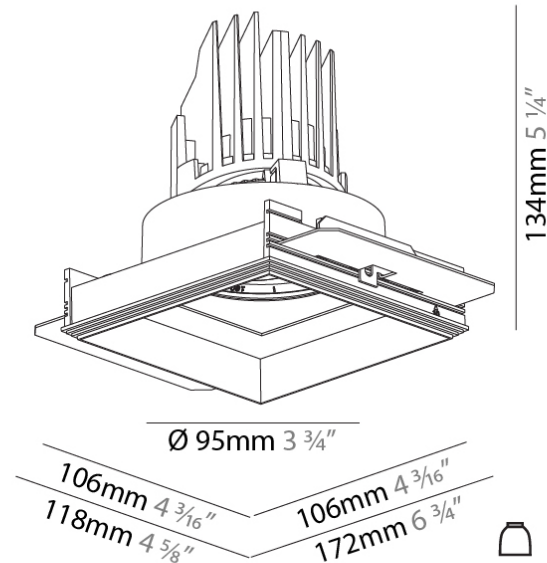

Cut-out Measurements: 120mm / 4 3/4" x 120mm / 4 3/4"
Upon Request: Unique Ceiling Thickness

ELECTRICAL

Lamp Type: LED (Zhaga Standard)
Input Wattage (W): 16.5
Total Output Wattage (W): 14.7
Dimming: Dali Dimming
Driver Included: No
Driver Location: Recessed Housing
Driver Type: Constant Current - 120Vac
Driver Class: Class 2
Housing: See Components
Input Voltage (V): 120
Constant Current (MA): 350

LED

Number of LEDs: 1
Max. Delivered Lumen (lm): 770
Nominal Lumen (lm): 1140
CRI: >90 CRI
Lamp Life (hrs): 50000
Upon Request: RGB-W Tunable White Special Color Temperature Special LED

OPTICAL

Reflector: 20 / 40 / 60
Adjustability: Rotational 355°; Tilt 30°
Upon Request: Special Beam Angles

RATINGS AND CERTIFICATIONS

UL Listed, ETL Listed, CE, RoHS, Energy Star, FCC, and other international standards. For assistance on 'custom' specifications, contact zteam@zaneen.com. In a constant effort to supply the best product, we reserve the right to change specifications or materials without notice. The most recent specification sheets are found at zaneen.com
IP rating: IP20