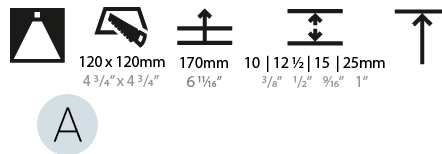

PHYSICAL

Diameter (mm): 95
Diameter (in): 3 3/4
Length (mm): 106
Length (in): 4 3/16
Width (mm): 106
Width (in): 4 3/16
Height (mm): 150
Height (in): 5 7/8
Ceiling Thickness (mm): 10 / 12.5 / 15 / 25
Ceiling Thickness (in): 3/8 or 1/2 or 9/16 or 1
Min. Recessing Depth (mm): 170
Min. Recessing Depth (in): 6 11/16
Light Distribution: Downlight
Weight (kg): 0.688
Weight (lbs): 1.52

Fixture Finish: SSR / BKV / CWI / CRY / HAB / LAG / UFT / ITA / RUA / RUR / MIC / FTG / MYG / TWT / LOD / PUS / FRO / FUP / KIA / POP / BLS / SPG / MEY / GOH / GUM / CHC / COM / ABZ / JAG / OBR / MOS / ROR

Fixture Material: Aluminum Die Cast
Cut-out Measurements: 120mm / 4 3/4" x 120mm / 4 3/4"
Upon Request: Unique Ceiling Thickness

ELECTRICAL

Lamp Type: LED (Zhaga Standard)
Input Wattage (W): 16.5
Total Output Wattage (W): 14.7
Dimming: Dali Dimming
Driver Included: No
Driver Location: Recessed Housing
Driver Type: Constant Current - 120Vac
Driver Class: Class 2
Housing: See Components
Input Voltage (V): 120
Constant Current (MA): 350

LED

Number of LEDs: 1
Color Temperature (°K): Warm Dim
Max. Delivered Lumen (lm): 770
Nominal Lumen (lm): 1140
CRI: >90 CRI
Lamp Life (hrs): 50000
Upon Request: RGB-W Tunable White Special Color Temperature Special LED

OPTICAL

Reflector: 20 / 40 / 60
Upon Request: Special Beam Angles

RATINGS AND CERTIFICATIONS

Zaneen Group, Inc. 1600 988-3382, F 416-247-9319, www.zaneen.com

Certified By: Certified for North American Standards
In a constant effort to supply the best product, we reserve the right to change specifications or materials without notice. The most recent specification sheets are found at zaneen.com