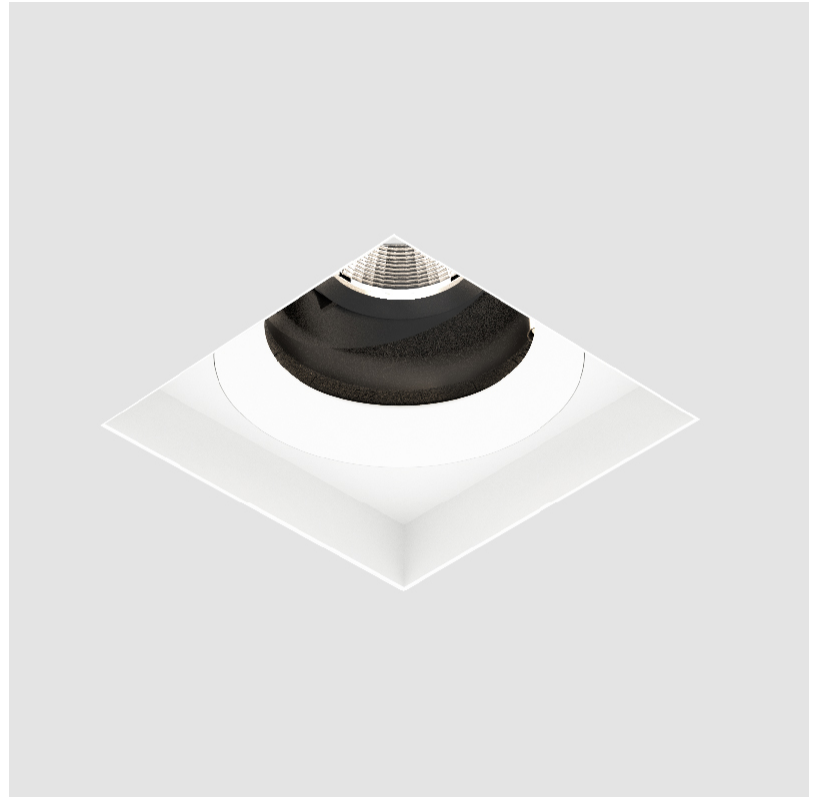

ELECTRICAL

Lamp Type: LED (Zhaga Standard)
Input Wattage (W): 16.5
Total Output Wattage (W): 14.7
Dimming: Dali Dimming
Driver Included: No
Driver Location: Recessed Housing
Driver Type: Constant Current - 120Vac
Driver Class: Class 2
Housing: See Components
Input Voltage (V): 120
Constant Current (MA): 350

LED

Number of LEDs: 1
Max. Delivered Lumen (lm): 770
Nominal Lumen (lm): 1140
CRI: >90 CRI
Lamp Life (hrs): 50000
Upon Request: RGB-W Tunable White Special Color Temperature Special LED

OPTICAL

Reflector*: 20 / 40 / 60
Adjustability: Rotational 355°; Tilt 30°
Upon Request: Special Beam Angles

RATINGS AND CERTIFICATIONS

For international specifications by adding 'INT' at the end of the existing Model #. For assistance on 'custom' specifications, contact zteam@zaneen.com. In a constant effort to supply the best product, we reserve the right to change specifications or materials without notice. The most recent specification sheets are found at zaneen.com